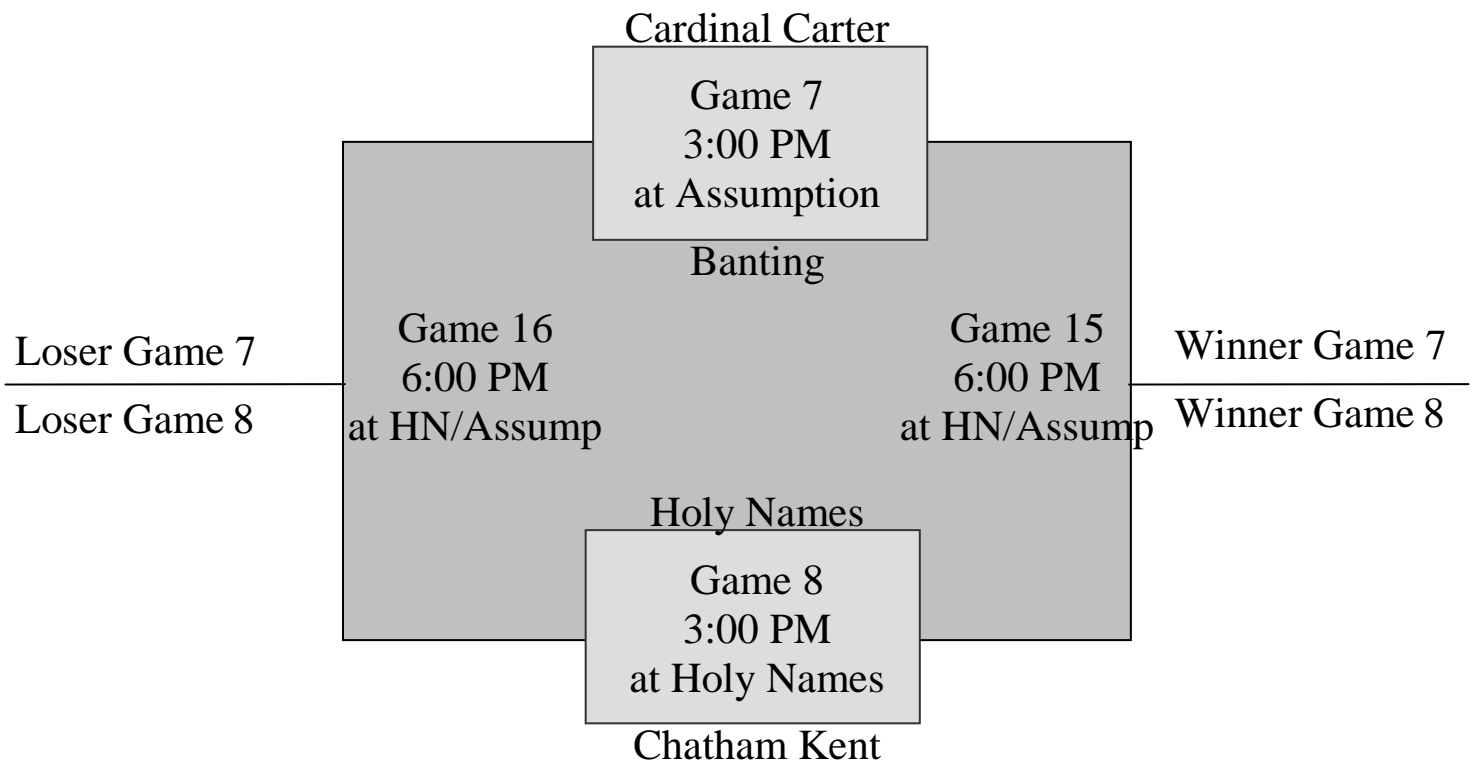

St. Patrick

POOL B

Assumption

Game 3
4:30PM
at Assumption

Vanier

Loser Game 3

Game 12
7:30 PM

Game 11
7:30 PM

Winner Game 3

Loser Game 4

at HN/Assumpt.

at HN/Assumpt.

Winner Game 4

St. Joseph

Game 4
4:30PM
at Holy Names

Crescent

2014 CCH JUNIOR TOURNAMENT

POOL PLAY IS FRIDAY JANUARY 31st

POOL C

POOL D

2014 CCH JUNIOR TOURNAMENT

MEDAL ROUND PLAY IS SATURDAY FEBRUARY 1st

GOLD MEDAL ROUND

SILVER MEDAL ROUND