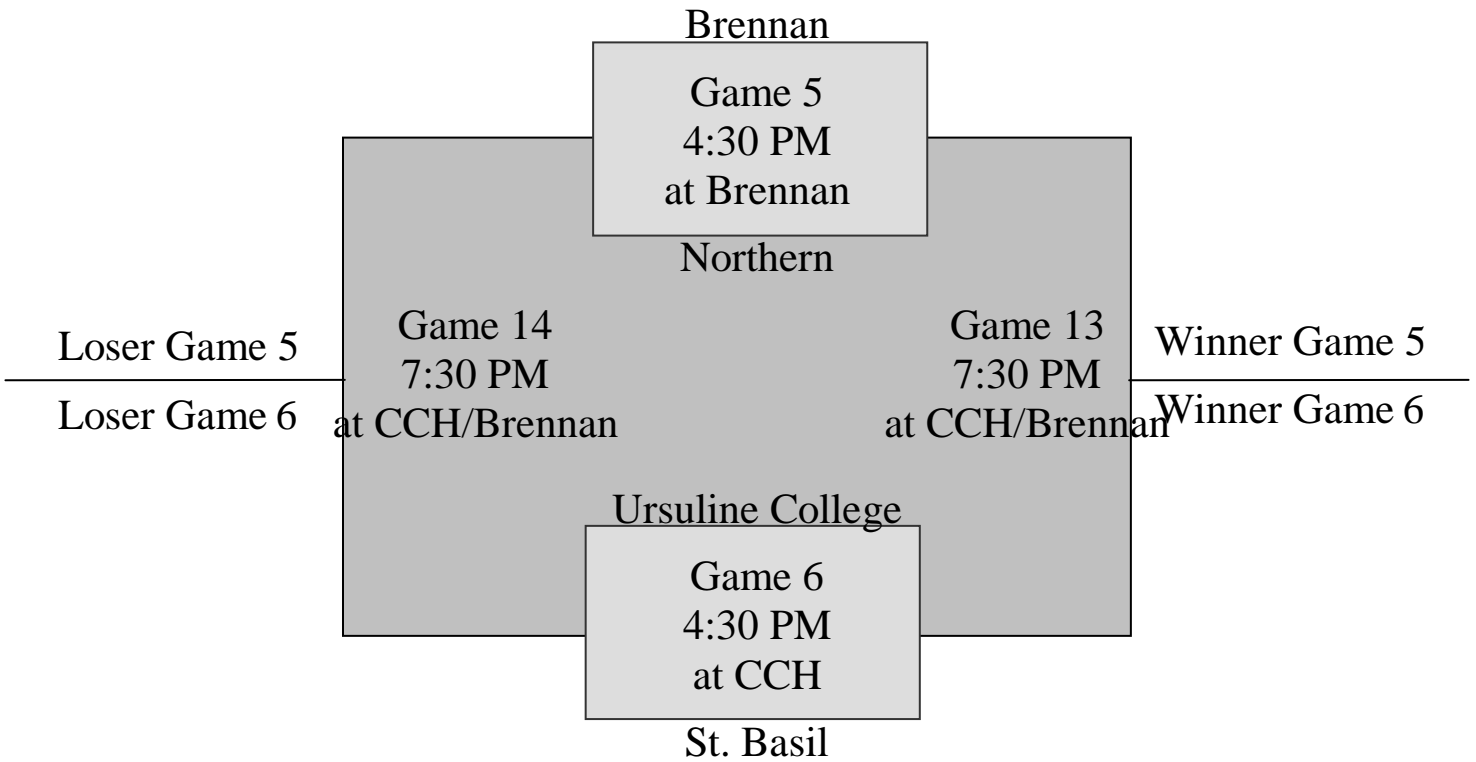

2014 CCH JUNIOR TOURNAMENT

POOL PLAY IS FRIDAY JANUARY 31st

POOL C