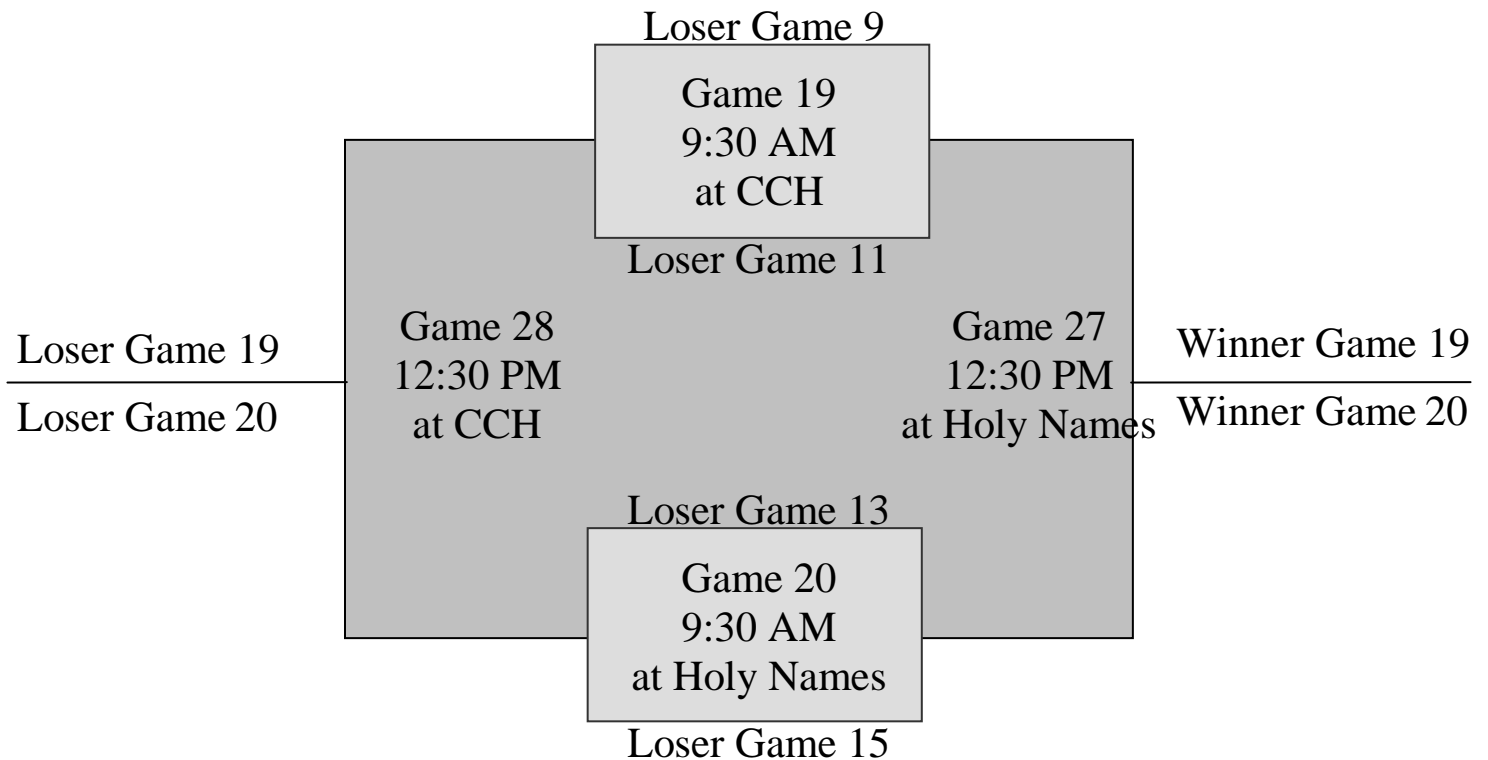

St. Patrick

POOL B

Assumption

Game 3
4:30PM
at Assumption

Vanier

Loser Game 3

Game 12
7:30 PM

Game 11
7:30 PM

Winner Game 3

Loser Game 4

at HN/Assumpt.

at HN/Assumpt.

Winner Game 4

St. Joseph

Game 4
4:30PM
at Holy Names

Crescent

2014 CCH JUNIOR TOURNAMENT

POOL PLAY IS FRIDAY JANUARY 31st

POOL C

POOL D

2014 CCH JUNIOR TOURNAMENT

MEDAL ROUND PLAY IS SATURDAY FEBRUARY 1st

GOLD MEDAL ROUND

SILVER MEDAL ROUND